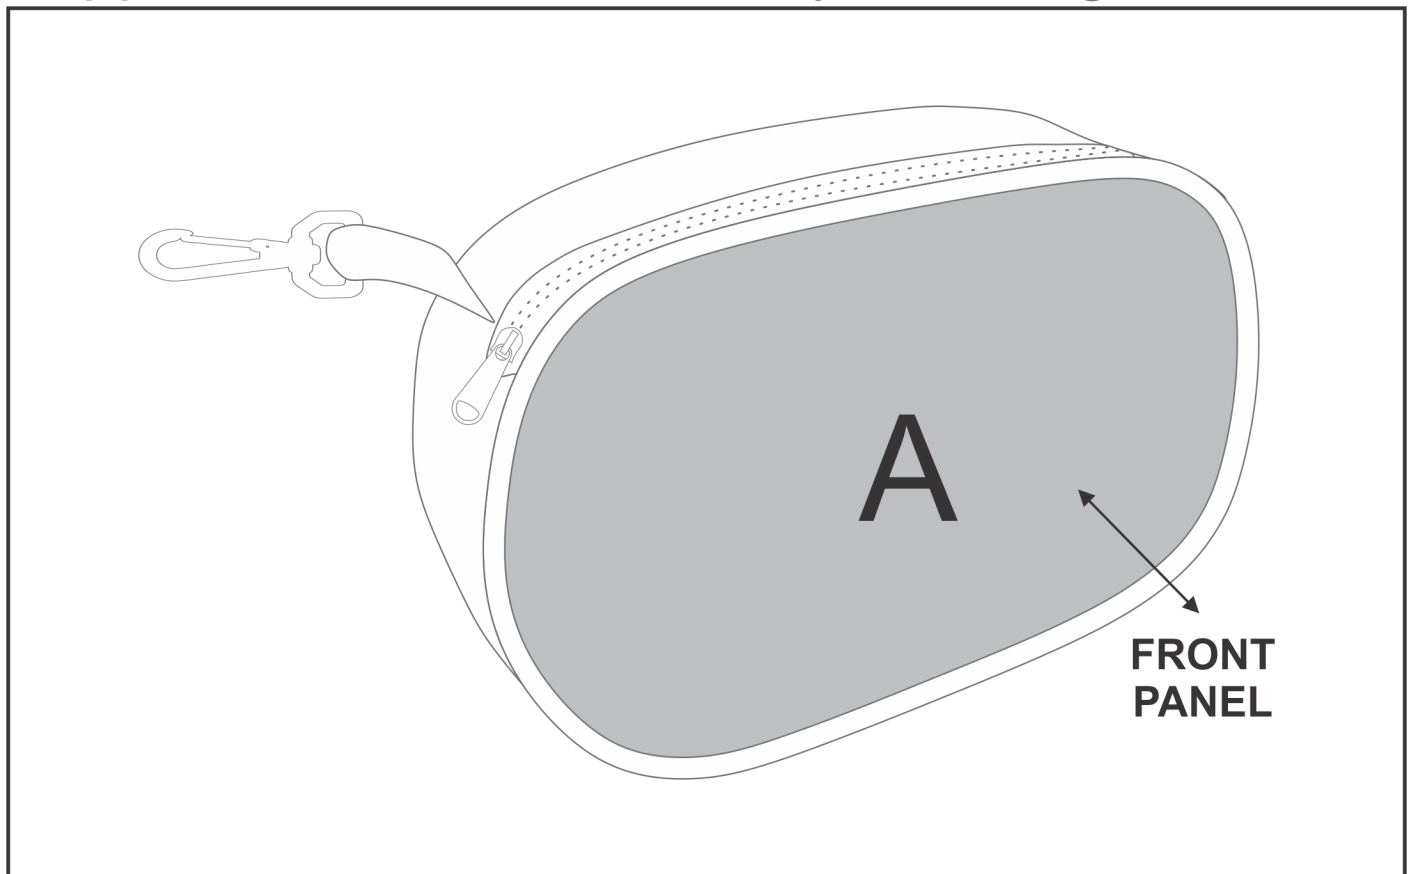

SA-HP-7-G

Hoppla Pines Club Accessory Golf Bag

Need to know:

- Includes 1-Position Sublimation (setup fees apply)
- **Please Note: We cannot guarantee 100% logo Alignment on all Brandable Panels.**

Branding Options:

Position A

1. Custom Sublimation A (CPSUB-A)
Full Colour
Size: 127mm wide x 173mm high